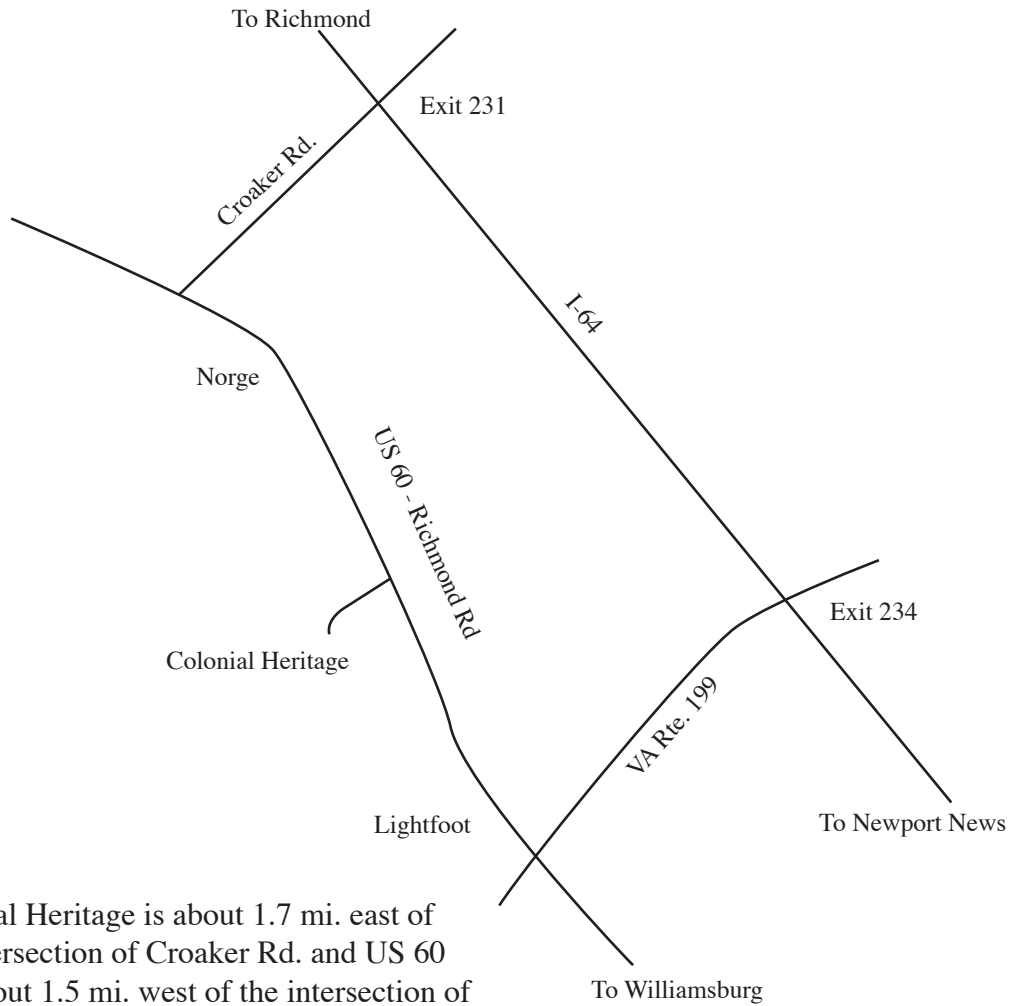

Directions to Colonial Heritage

Colonial Heritage is about 1.7 mi. east of the intersection of Croaker Rd. and US 60 and about 1.5 mi. west of the intersection of Rte. 199 and US 60.